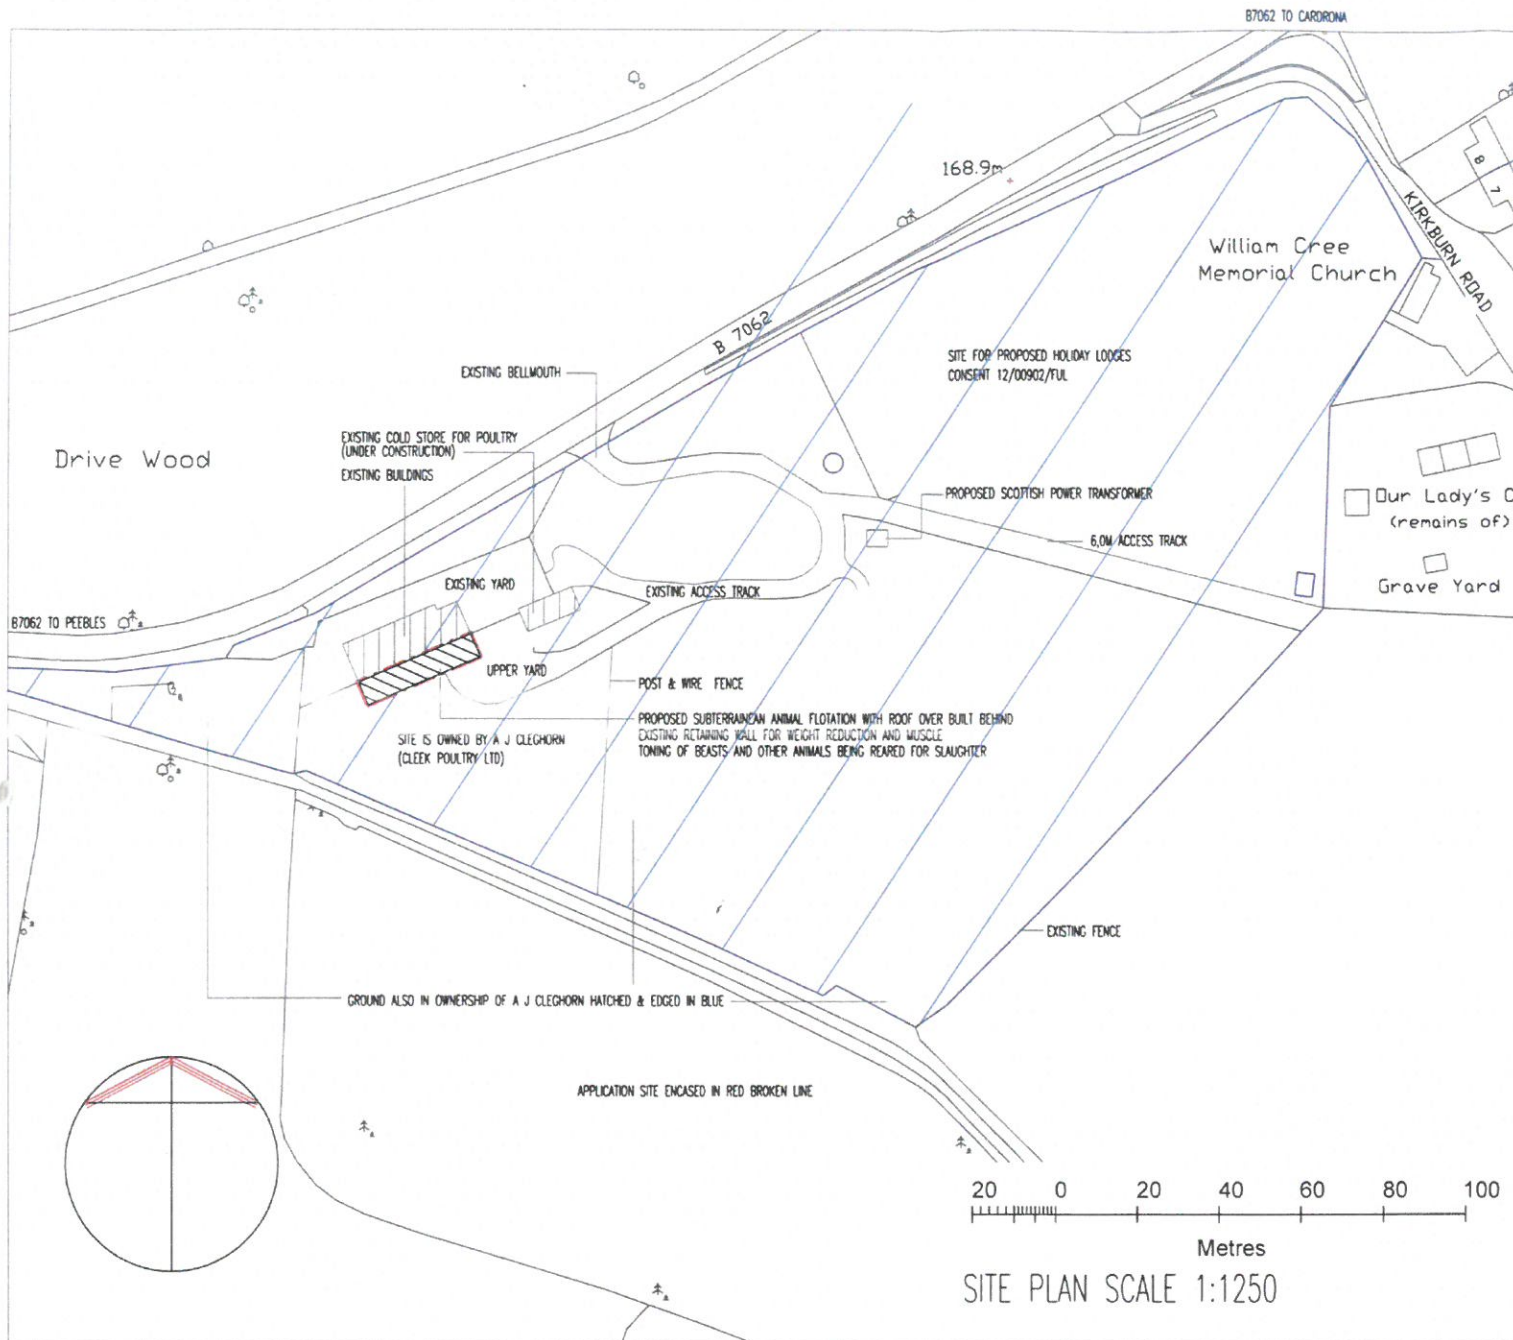

AMENDMENTS	
A	
B	
C	
D	
E	
F	

SCALE 1:100 OR AS STATED apr 2016

drg 196 40 GENERAL ARRANGEMENT
 REVISION --

PROPOSED COVERED ANIMAL FLOTATION UNIT FOR THERAPY AND WELFARE - RESUBMISSION OF PLANNING APPLICATION 15\00563\FUL

KIRKBURN, CARDRONA, PEEBLES, EH45 9HU
 Cleek Poultry Ltd

REVISIONS	
A	site boundary redefined 25.1.2016
B	
C	
D	
E	

SCALE 1:1250 APR 2016
 drg 196 41 SITE PLAN
 REVISION -+-
 PROPOSED COVERED ANIMAL FLOTATION UNIT
 FOR THERAPY AND WELFARE - RESUBMISSION
 OF PLANNING APPLICATION
 15\00563\FUL
 KIRKBURN, CARDORNA, PEEBLES, EH45 9HU
 Cleek Poultry Ltd